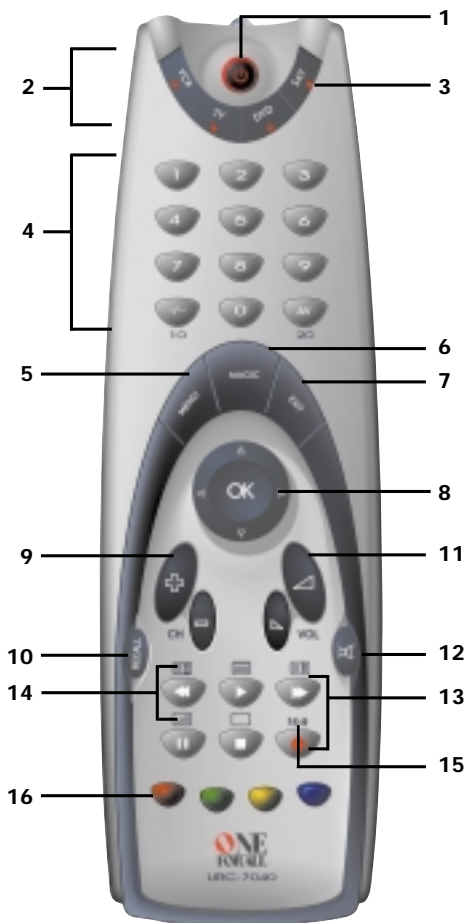

Your ONE FOR ALL 4 Remote Package contains:

- Your ONE FOR ALL 4 Remote Control
- Your ONE FOR ALL 4 Manual

Your Manual is divided into two parts: the set-up instructions and the device codes.

PLEASE DO NOT DISCARD THIS MANUAL AS YOU MAY NEED IT AGAIN IN THE FUTURE!

Your ONE FOR ALL 4 can operate four devices: a Television, a Video Recorder, a DVD Player and a Satellite Receiver or Cable Converter.

Your ONE FOR ALL 4 remote needs to be powered by 2 new "AA/LR6" Alkaline batteries.