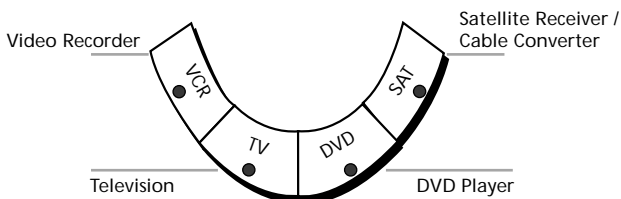

Important notes:

- Some codes are quite similar. If your device does not respond or is not functioning properly with one of the codes, try another code listed under your brand.
- For VCR setup: If your VCR's original remote control does not have a POWER key, press PLAY instead of POWER during step 6.
- Remember to press the correct device mode key before operating your device. Only one device can be assigned to each device mode key. If your original remote control operates more than one device, you need to set up each device separately.

Devices can be found under the following keys:

To set up for a second TV, VCR, DVD or SAT (See Changing the Mode of a Device Key, Page 9).