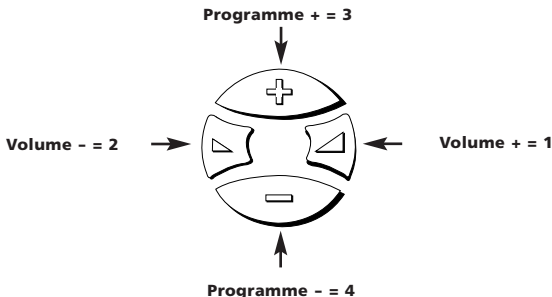

Important notes:

- To set up your Satellite Receiver or Cable Converter, follow the same instructions above, only press the SAT key during step 2.
- Some codes are quite similar. If your device does not respond or is not functioning properly with one of the codes, follow steps 1-6 with each code listed for your brand.
- If none of the codes listed for your brand operate your device, follow the Search Method described in the next section. The Search Method can be used even if your brand is not listed at all.
- Remember, to control your device after you have programmed it with the ZAPPER, you must press the device key first (TV or SAT).

TV Code

SAT/Cable Code

(Example: To enter the Sony TV code 24432, you would press Volume(-), Programme(-), Programme(-), Programme(+), Volume(-).

If your device does not respond to the ZAPPER after you have tried all the codes listed for your brand, try the Search Method.

Make sure you write your correct 5 digit codes in the boxes provided inside the battery compartment and in the boxes.