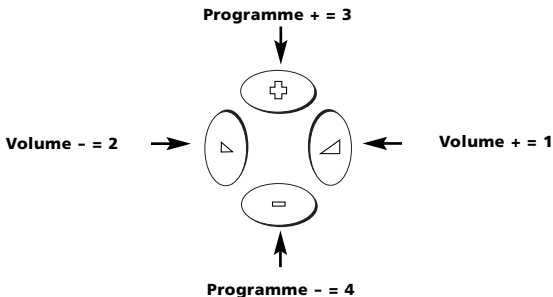

Important notes:

- Some codes are quite similar. If your television does not respond or is not functioning properly with one of the codes, follow steps 1-4 with each code listed for your brand.
- If none of the codes listed for your brand operate your television, follow the Search Method described in the next section. The Search Method can be used even if your brand is not listed at all.
- **Write the code for your TV in the boxes provided below and inside the battery compartment for easy future reference.**

TV Code

Example: To enter the Sony TV code 24432, you would press Volume(-), Programme(-), Programme(-), Programme(+), Volume(-).

If your television does not respond to the ZAPPER after you have tried all the codes listed for your brand, try the Search Method described on page 7.

Make sure you write your correct 5 digit code in the boxes provided inside the battery compartment and in the boxes provided on this page.