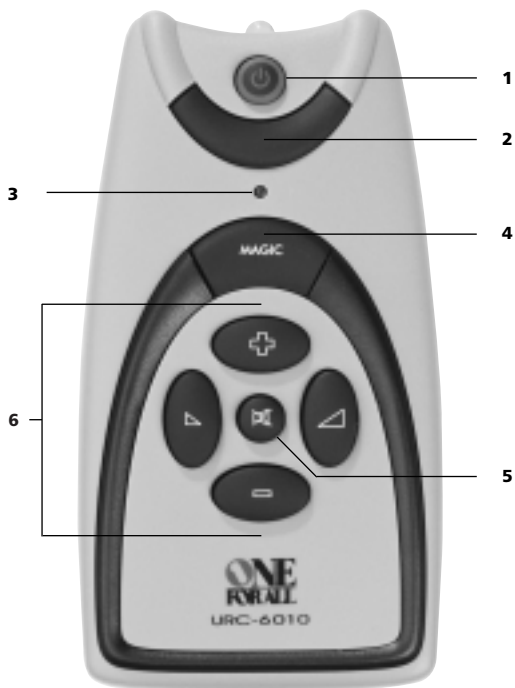

INSTALLING THE BATTERIES	2
PICTURE OF THE ONE FOR ALL ZAPPER REMOTE	3
FEATURES AND FUNCTIONS	4
SETTING UP THE ZAPPER	
Direct Set-Up	5
Search Method	7
Code Blink Out	8
SET-UP CODES	
Television	59
ADVANCED OPERATION	
Controlling Colour & Brightness	9
Scan	9
TROUBLE-SHOOTING	
Helpful Hints	10

Installing The Batteries

The ZAPPER needs 2 new "AAA/LRO3" alkaline batteries.

1. **1** Remove the battery cover from the back of the ZAPPER by pressing down on the tab.
2. **2** Match the batteries to the +/- marks inside the battery case, then insert the batteries.
3. **3** Press the battery cover back into place.

Important notes:

- In order to avoid having to reprogram your ZAPPER after you remove the batteries, you will need to insert new batteries within 5 minutes. Also, it is best that you do not use rechargeable batteries.
- **On the inside of the battery compartment door you will find a label on which to write your set-up code after your ZAPPER is set up for your television. Please write down your code for easy, future reference.**